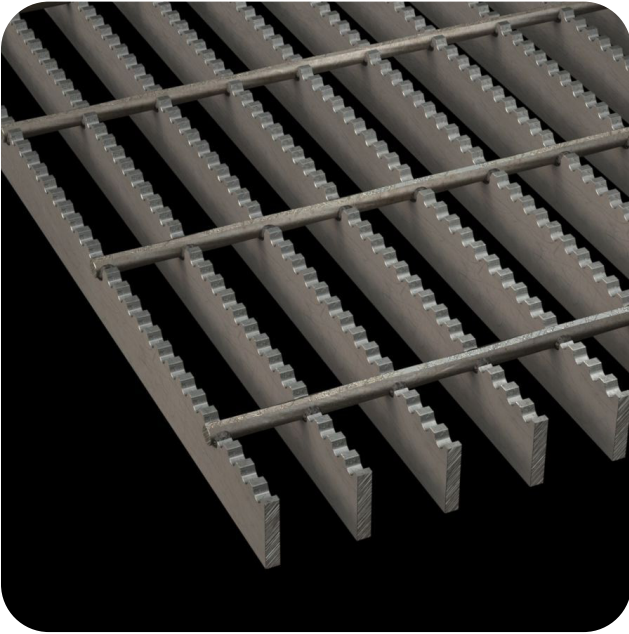

GRATINGS LINE CARD

19-S-4 SWAGE-LOCK

Aluminum	Bar Grating	Smooth or Serrated
----------	-------------	--------------------

19W4 WELDED GRATING

Galvanized Steel	Bar Grating	Smooth or Serrated
Carbon Steel		

Serrated Finish*

Smooth Finish*

**Finish may not appear the same*