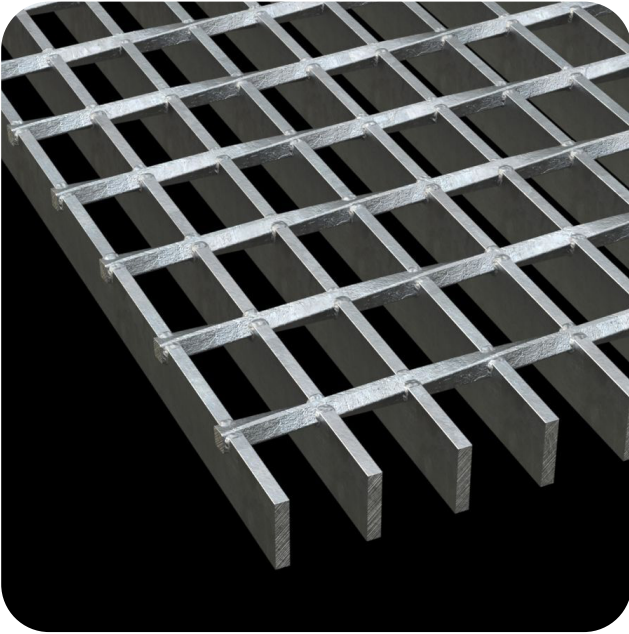

GRATINGS LINE CARD

19-S-4 SWAGE-LOCK

Aluminum	Bar Grating	Smooth or Serrated
----------	-------------	--------------------

19W4 WELDED GRATING

Galvanized Steel	Bar Grating	Smooth or Serrated
Carbon Steel		

Serrated Finish*

Smooth Finish*

**Finish may not appear the same*